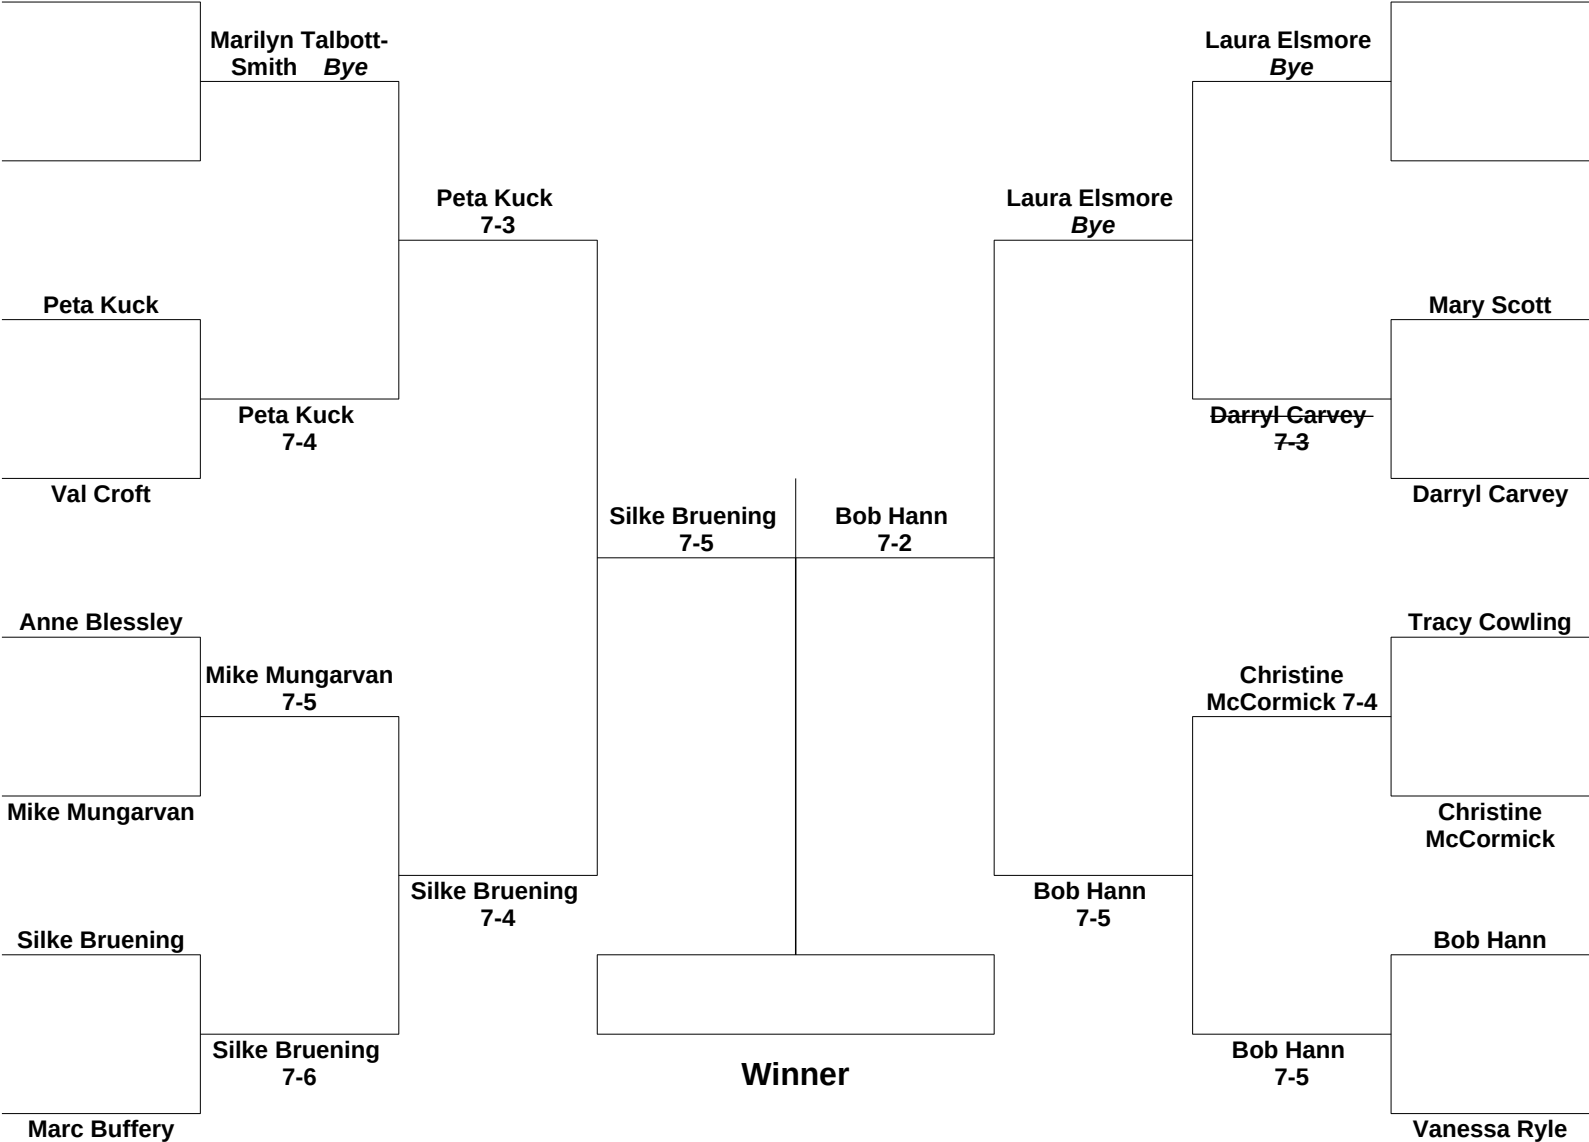

B.A. Hull Handicap Challenge Cup

B.A. Hull Handicap Challenge Plate

Exton Family Level Play Trophy

Exton Family Level Play Plate