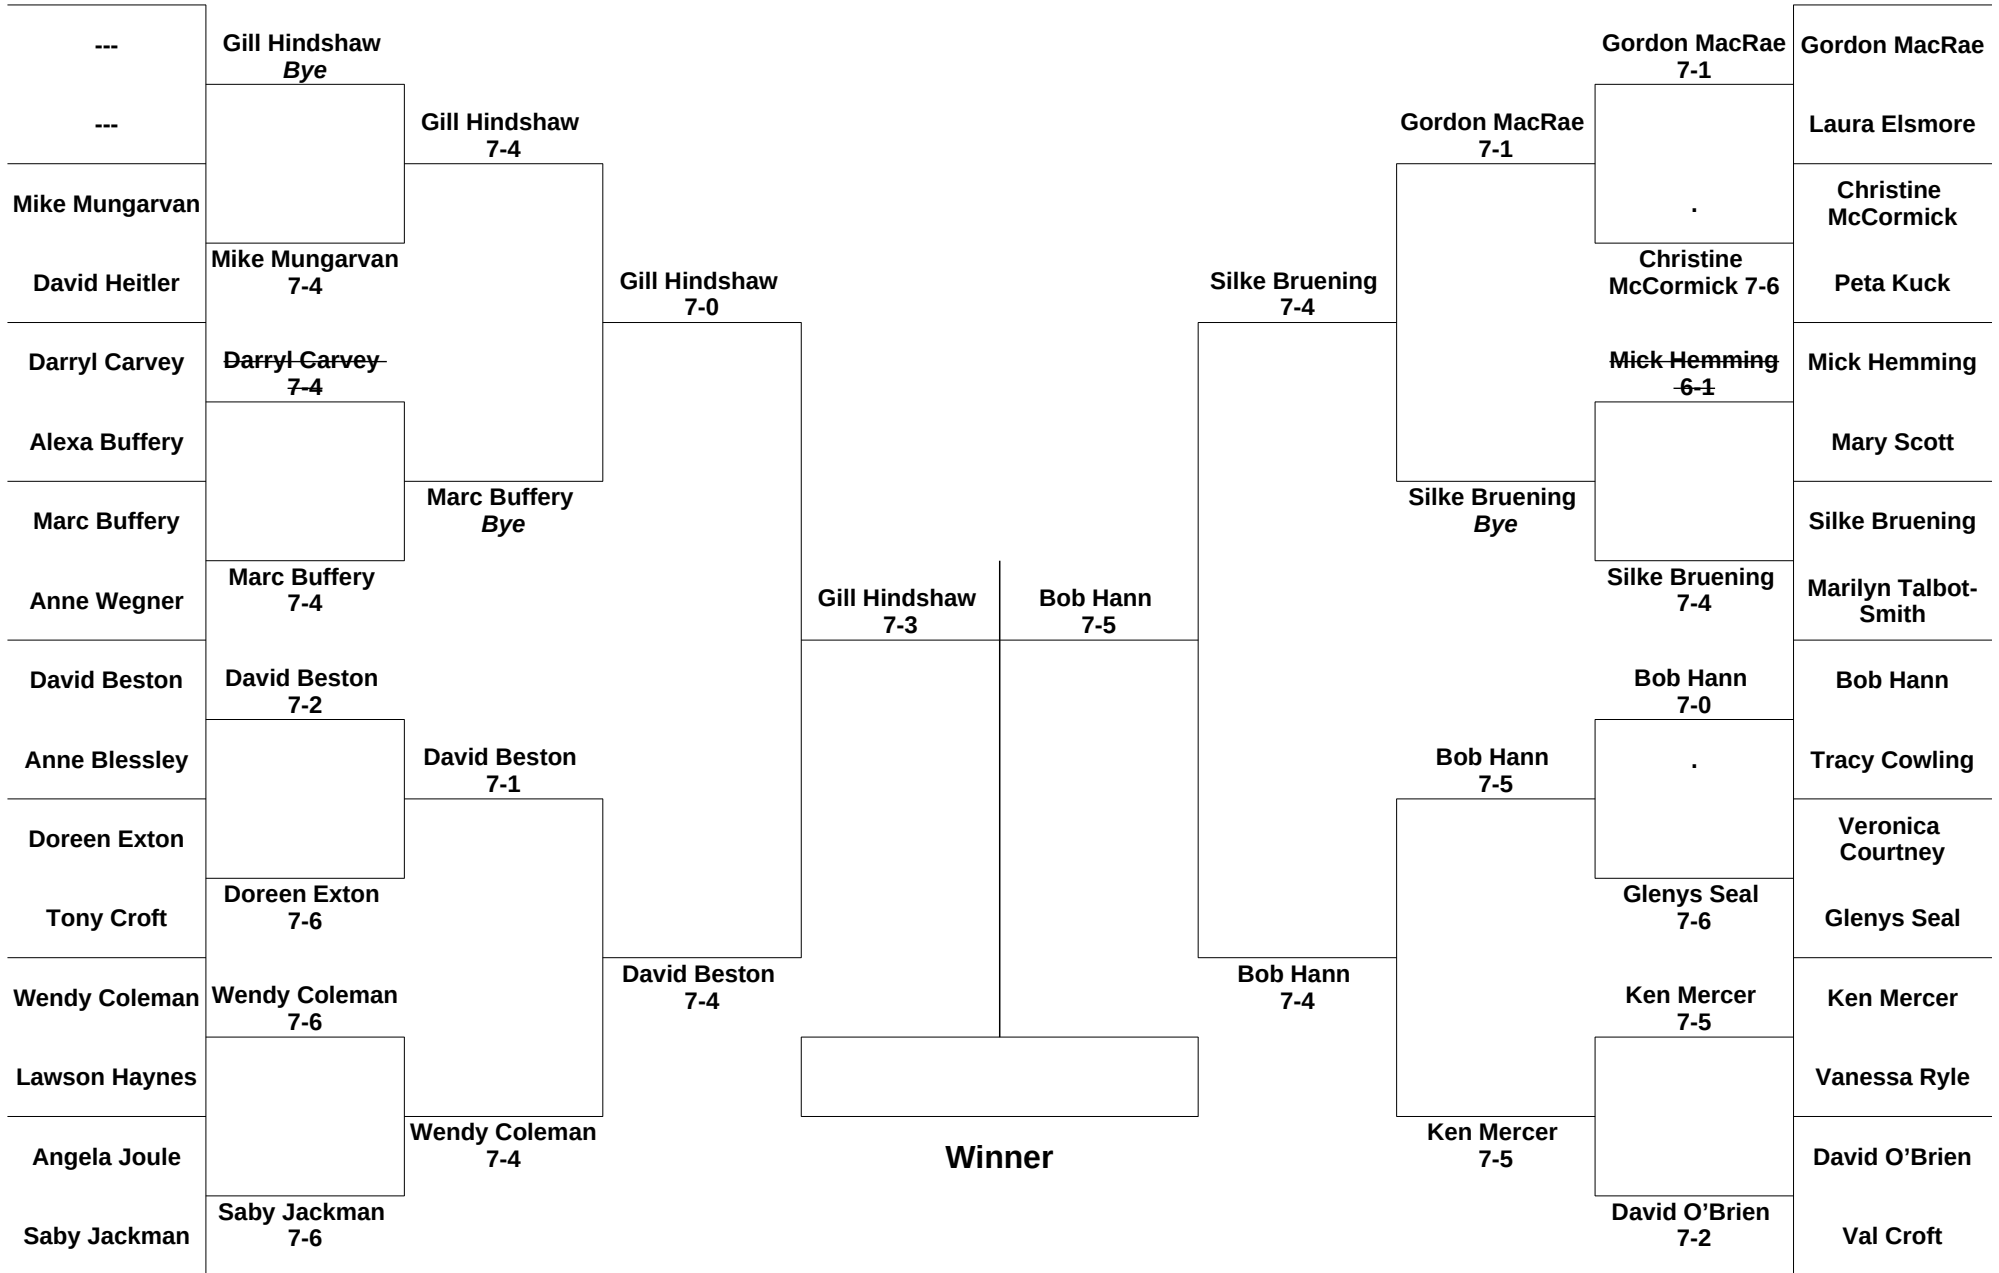

B.A. Hull Handicap Challenge Cup

B.A. Hull Handicap Challenge Plate

Exton Family Level Play Trophy

Exton Family Level Play Plate