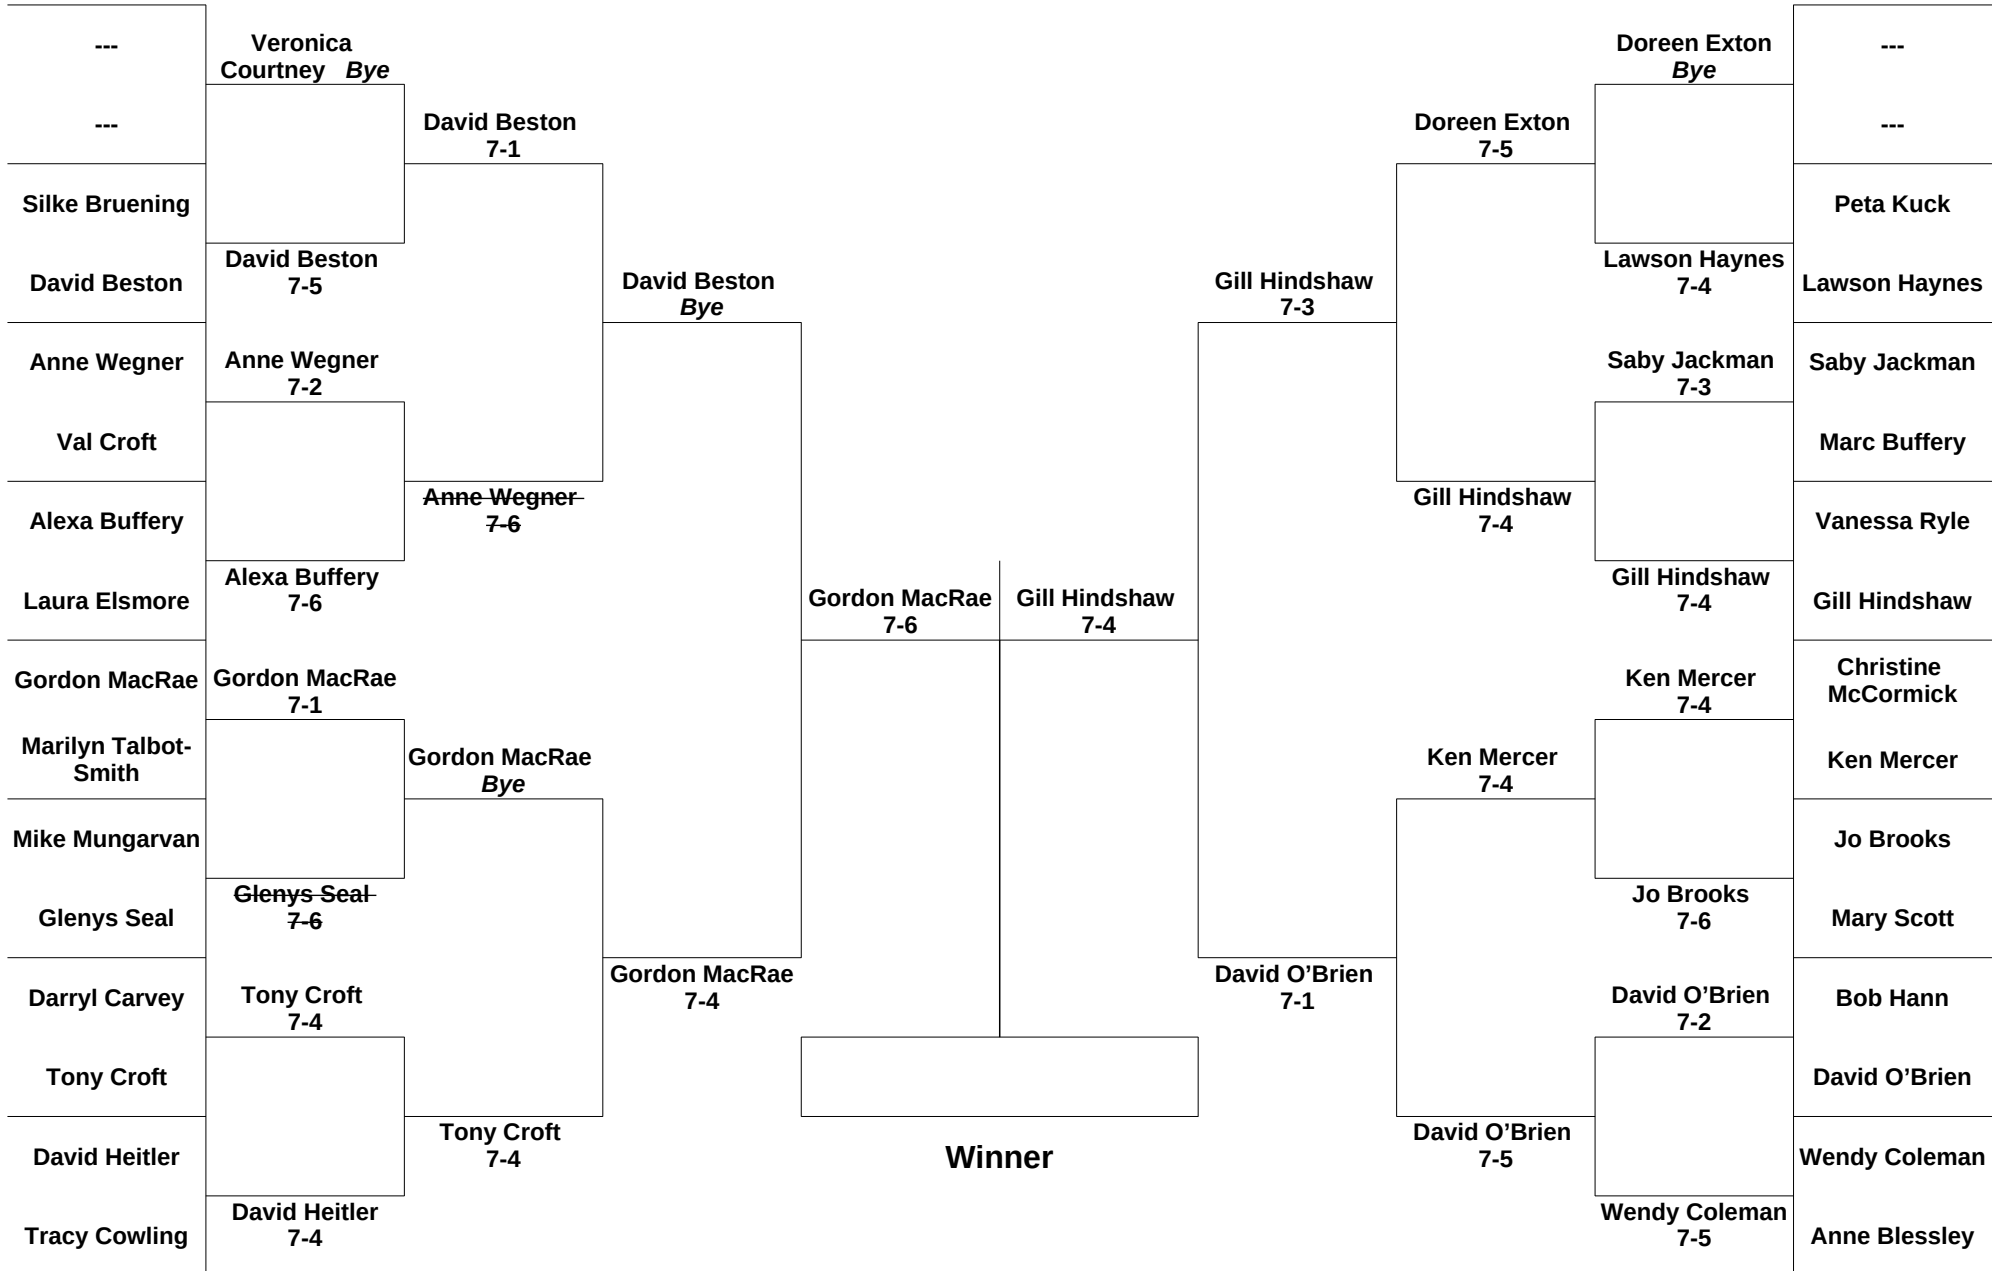

B.A. Hull Handicap Challenge Cup

B.A. Hull Handicap Challenge Plate

Exton Family Level Play Trophy

Exton Family Level Play Plate